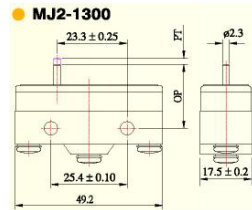

MJ2 SERIES MICRO SWITCHES

FEATURES

- Completely sealed contacts
- 15A 125 or 250 VAC
- -15°C to +80°C
- NO/NC contacts
- Wide choice of heads and actuators

Item nr Specification

MJ2-1280	Micro switch, plastic body
MJ2-1280L	Micro switch, plastic body, light force
MJ2-1280P	Micro switch, phenolic body
MJ2-1280PL	Micro switch, phenolic body, light force