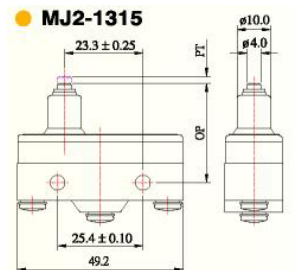

- MJ2-1315 Micro switch, plastic body, IP67
- MJ2-1315P Micro switch, phenolic body, IP67