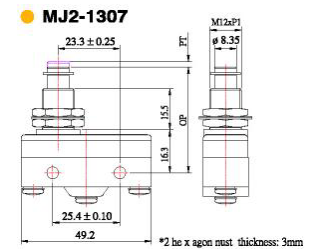

MJ2-1307	Micro switch, plastic body
MJ2-1307L	Micro switch, plastic body, light force
MJ2-1307P	Micro switch, phenolic body
MJ2-1307PL	Micro switch, phenolic body, light force
MJ2-1307P	Micro switch, plastic body, pom head, roller