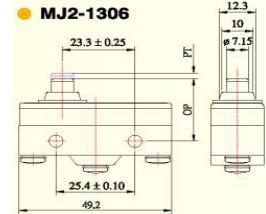

MJ2-1306	Micro switch, plastic body
MJ2-1306L	Micro switch, plastic body, light force
MJ2-1306P	Micro switch, phenolic body
MJ2-1306PL	Micro switch, phenolic body, light force
MJ2-1306P	Micro switch, plastic body, pom head roller