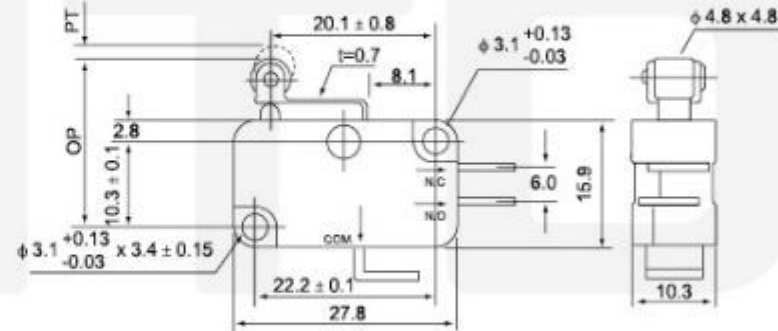

CMV16041C2

可定制金属滚轮
Custom Made Metal idler wheel