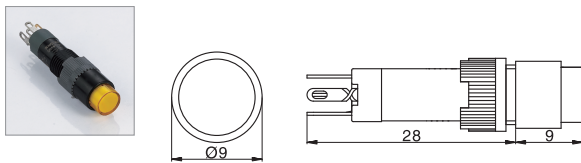

K8指示灯系列 / K8 Indicator lamp

名称/外观 Product appearance			灯罩颜色 Top Color	额定电压 Rated Voltage
圆形 / Round K8-170 □●	方形 / Square K8-180 □●	长方形 / Rectangle K8-190 □●	请用下列颜色编码替换型号中的"□" R 红色/Red G 绿色/Green Y 黄色/Yellow W 白色/White B 蓝色/Blue	请用下列颜色编码替换型号中的"●" D:24VDC E:12VDC F:6.3VDC A1:110VAC A2:220VAC
CE	CE	CE		

K8按钮系列 / K8 Push button

名称/外观 Product appearance	操作类别 Operation	带灯形式 Illuminated type	触点 Contact	产品型号 Model	灯罩颜色 Top Color	额定电压 Rated Voltage
圆形 / Round CE	自复 Momentary	不带灯 Without LED	单刀/SPDT	K8-211 □●	请用下列颜色编码替换型号中的"□" R 红色/Red G 绿色/Green Y 黄色/Yellow W 白色/White B 蓝色/Blue	请用下列颜色编码替换型号中的"●" D:24VDC E:12VDC F:6.3VDC A1:110VAC A2:220VAC
		带灯 With LED	单刀/SPDT	K8-271 □●		
	自锁 Maintained	不带灯 Without LED	单刀/SPDT	K8-311 □●		
		带灯 With LED	单刀/SPDT	K8-371 □●		
方形 / Square CE	自复 Momentary	不带灯 Without LED	单刀/SPDT	K8-221 □●	请用下列颜色编码替换型号中的"□" R 红色/Red G 绿色/Green Y 黄色/Yellow W 白色/White B 蓝色/Blue	请用下列颜色编码替换型号中的"●" D:24VDC E:12VDC F:6.3VDC A1:110VAC A2:220VAC
		带灯 With LED	单刀/SPDT	K8-281 □●		
	自锁 Maintained	不带灯 Without LED	单刀/SPDT	K8-321 □●		
		带灯 With LED	单刀/SPDT	K8-381 □●		
长方形 / Rectangle CE	自复 Momentary	不带灯 Without LED	单刀/SPDT	K8-231 □●	请用下列颜色编码替换型号中的"□" R 红色/Red G 绿色/Green Y 黄色/Yellow W 白色/White B 蓝色/Blue	请用下列颜色编码替换型号中的"●" D:24VDC E:12VDC F:6.3VDC A1:110VAC A2:220VAC
		带灯 With LED	单刀/SPDT	K8-291 □●		
	自锁 Maintained	不带灯 Without LED	单刀/SPDT	K8-331 □●		
		带灯 With LED	单刀/SPDT	K8-391 □●		

圆形指示灯/按钮