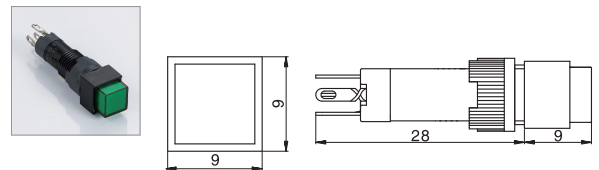

K8指示灯系列 / K8 Indicator lamp

名称/外观 Product appearance			灯罩颜色 Top Color	额定电压 Rated Voltage
圆形 / Round K8-170 □●	方形 / Square K8-180 □●	长方形 / Rectangle K8-190 □●	请用下列颜色编码替换型号中的"□" R 红色/Red G 绿色/Green Y 黄色/Yellow W 白色/White B 蓝色/Blue	请用下列颜色编码替换型号中的"●" D:24VDC E:12VDC F:6.3VDC A1:110VAC A2:220VAC
CE	CE	CE		

K8按钮系列 / K8 Push button

名称/外观 Product appearance	操作类别 Operation	带灯形式 Illuminated type	触点 Contact	产品型号 Model	灯罩颜色 Top Color	额定电压 Rated Voltage
圆形 / Round CE	自复 Momentary	不带灯 Without LED	单刀/SPDT	K8-211 □●	请用下列颜色编码替换型号中的"□" R 红色/Red G 绿色/Green Y 黄色/Yellow W 白色/White B 蓝色/Blue	请用下列颜色编码替换型号中的"●" D:24VDC E:12VDC F:6.3VDC A1:110VAC A2:220VAC
		带灯 With LED	单刀/SPDT	K8-271 □●		
	自锁 Maintained	不带灯 Without LED	单刀/SPDT	K8-311 □●		
		带灯 With LED	单刀/SPDT	K8-371 □●		
方形 / Square CE	自复 Momentary	不带灯 Without LED	单刀/SPDT	K8-221 □●	请用下列颜色编码替换型号中的"□" R 红色/Red G 绿色/Green Y 黄色/Yellow W 白色/White B 蓝色/Blue	请用下列颜色编码替换型号中的"●" D:24VDC E:12VDC F:6.3VDC A1:110VAC A2:220VAC
		带灯 With LED	单刀/SPDT	K8-281 □●		
	自锁 Maintained	不带灯 Without LED	单刀/SPDT	K8-321 □●		
		带灯 With LED	单刀/SPDT	K8-381 □●		
长方形 / Rectangle CE	自复 Momentary	不带灯 Without LED	单刀/SPDT	K8-231 □●	请用下列颜色编码替换型号中的"□" R 红色/Red G 绿色/Green Y 黄色/Yellow W 白色/White B 蓝色/Blue	请用下列颜色编码替换型号中的"●" D:24VDC E:12VDC F:6.3VDC A1:110VAC A2:220VAC
		带灯 With LED	单刀/SPDT	K8-291 □●		
	自锁 Maintained	不带灯 Without LED	单刀/SPDT	K8-331 □●		
		带灯 With LED	单刀/SPDT	K8-391 □●		

方形指示灯/按钮